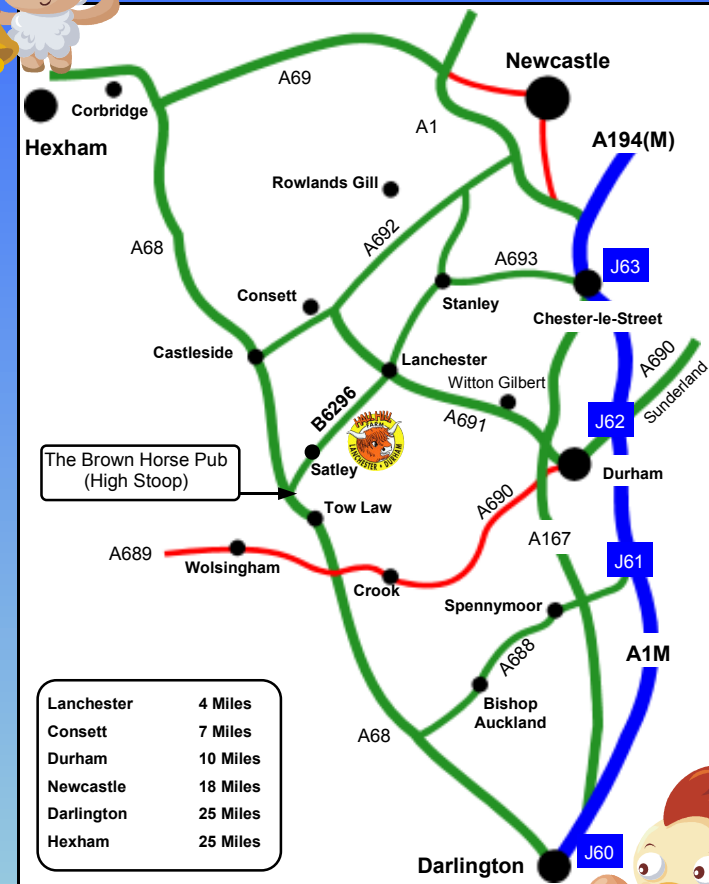

Birthday

Dear

You are invited to

Birthday Party at

Hall Hill Farm,

Lanchester, Durham, DH7 0TA, 01388 731 333

Date:

Time:

RSVP To:

By:

Additional Directions:

Post Code - DH7 0TA

Navigation Software

If you can use Latitude/Longitude you can set coordinates +54.792224 by -1.807798

www.hallhillfarm.co.uk