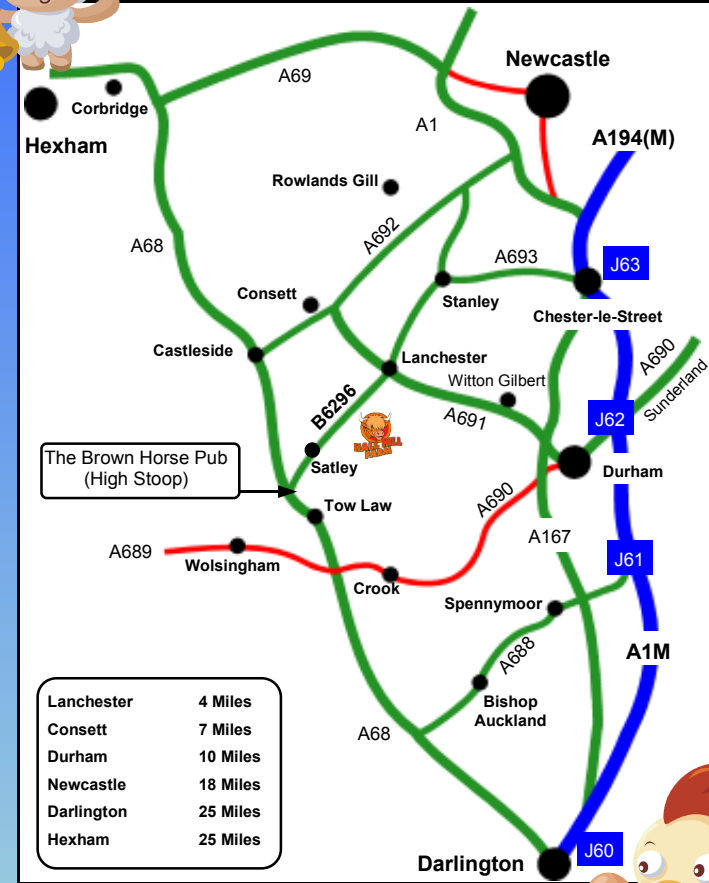

Birthday

Party

Dear

You are invited to

Birthday Party at

Hall Hill Farm,

Lanchester, Durham, DH7 0TA, 01388 731 333

Date:

Time:

RSVP To:

By:

Additional Directions:

Post Code - DH7 0TA

Nearby Village - SATLEY

Navigation Software

If you can use Latitude/Longitude you can set coordinates +54.792224 by -1.807798